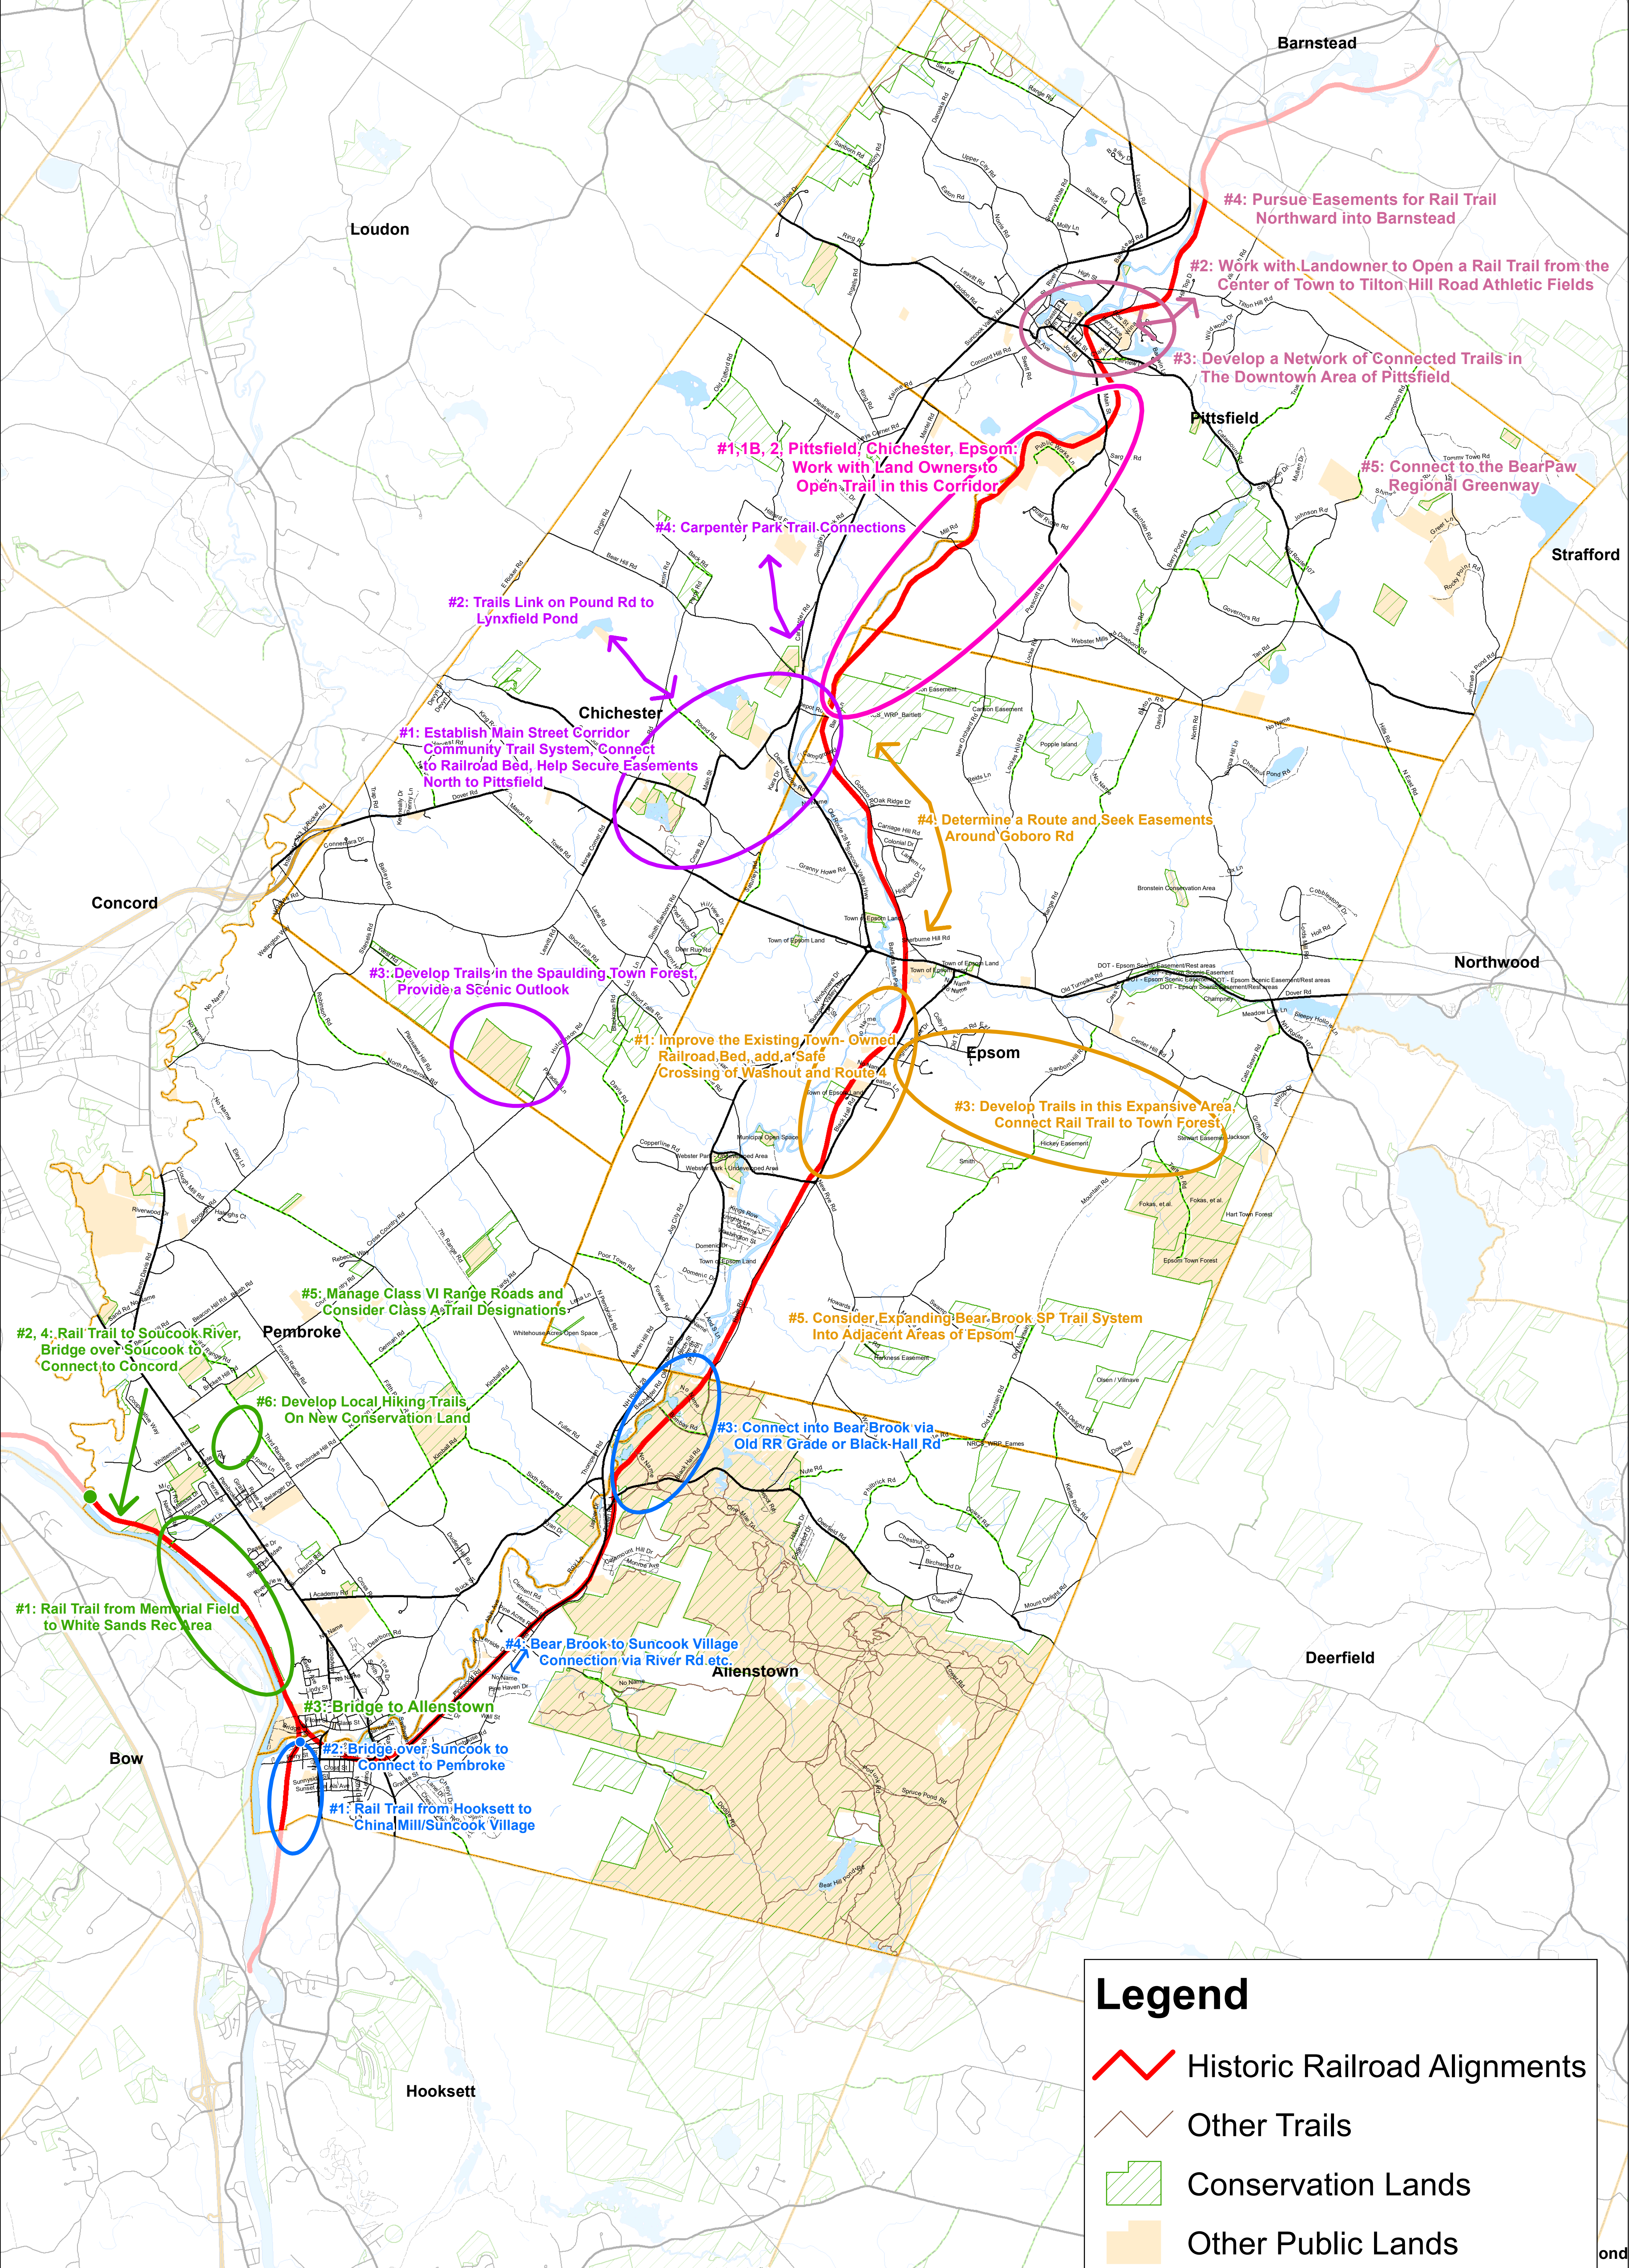

Suncook Valley Trails

Trail Priorities from Public Input to Date

Legend

-  Historic Railroad Alignments
-  Other Trails
-  Conservation Lands
-  Other Public Lands